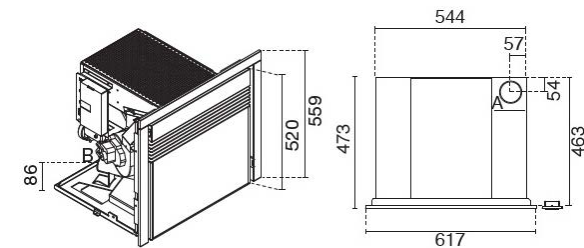

KEY FEATURES

- 3.0kw – 6.5kw Output
- Wi Fi enabled & remote control as standard
- Built in 3 Button Display Touch Panel
- Daily & Weekly Programmer
- Stainless Steel Burning Pot
- Pellet consumption per hour: Max 1.0 kg/h – Min 0.5 kg/h
- Pellet tank capacity: 8 kg
- Heated room size: 70 – 160 mc
- Easy Slide Out Loading Drawer to fill up with pellets
- Available with 3 or 4 sided frames